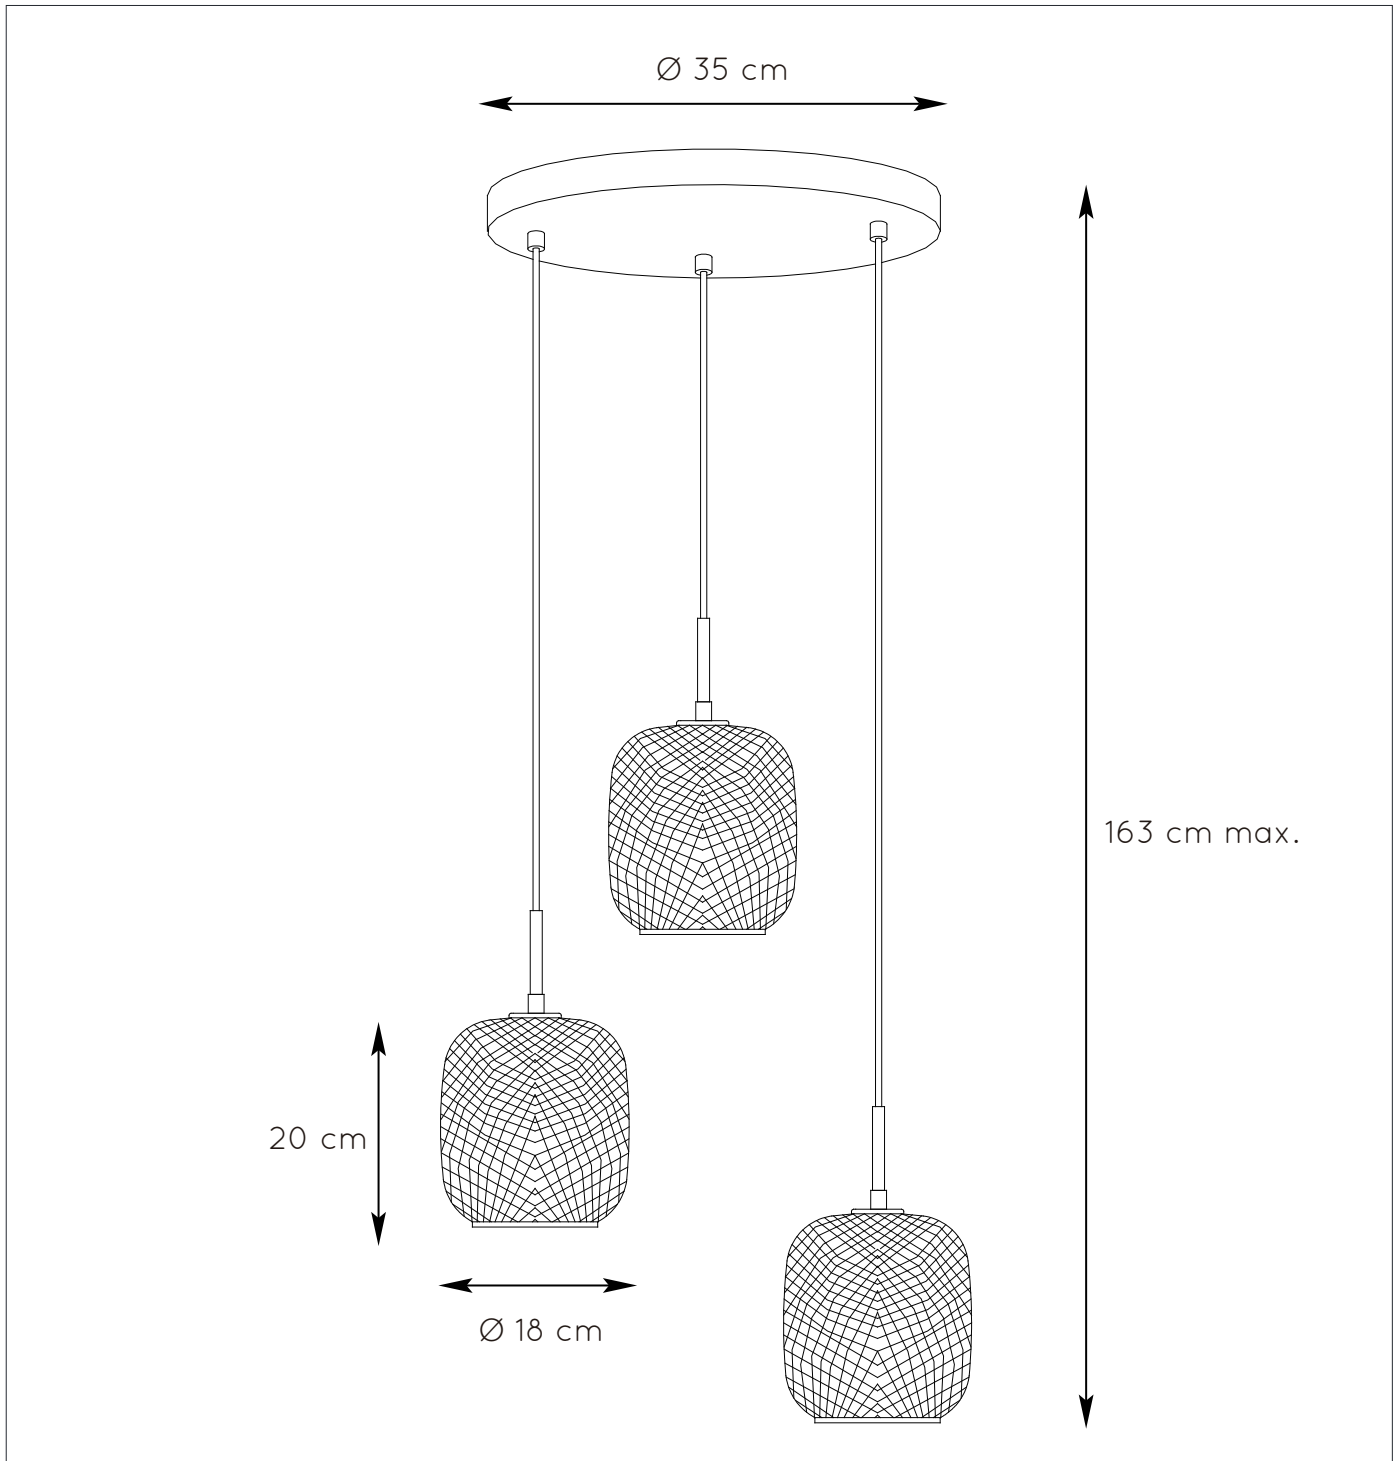

AGATHA

Item number : 03433/03/02

EAN code : 5411212031389